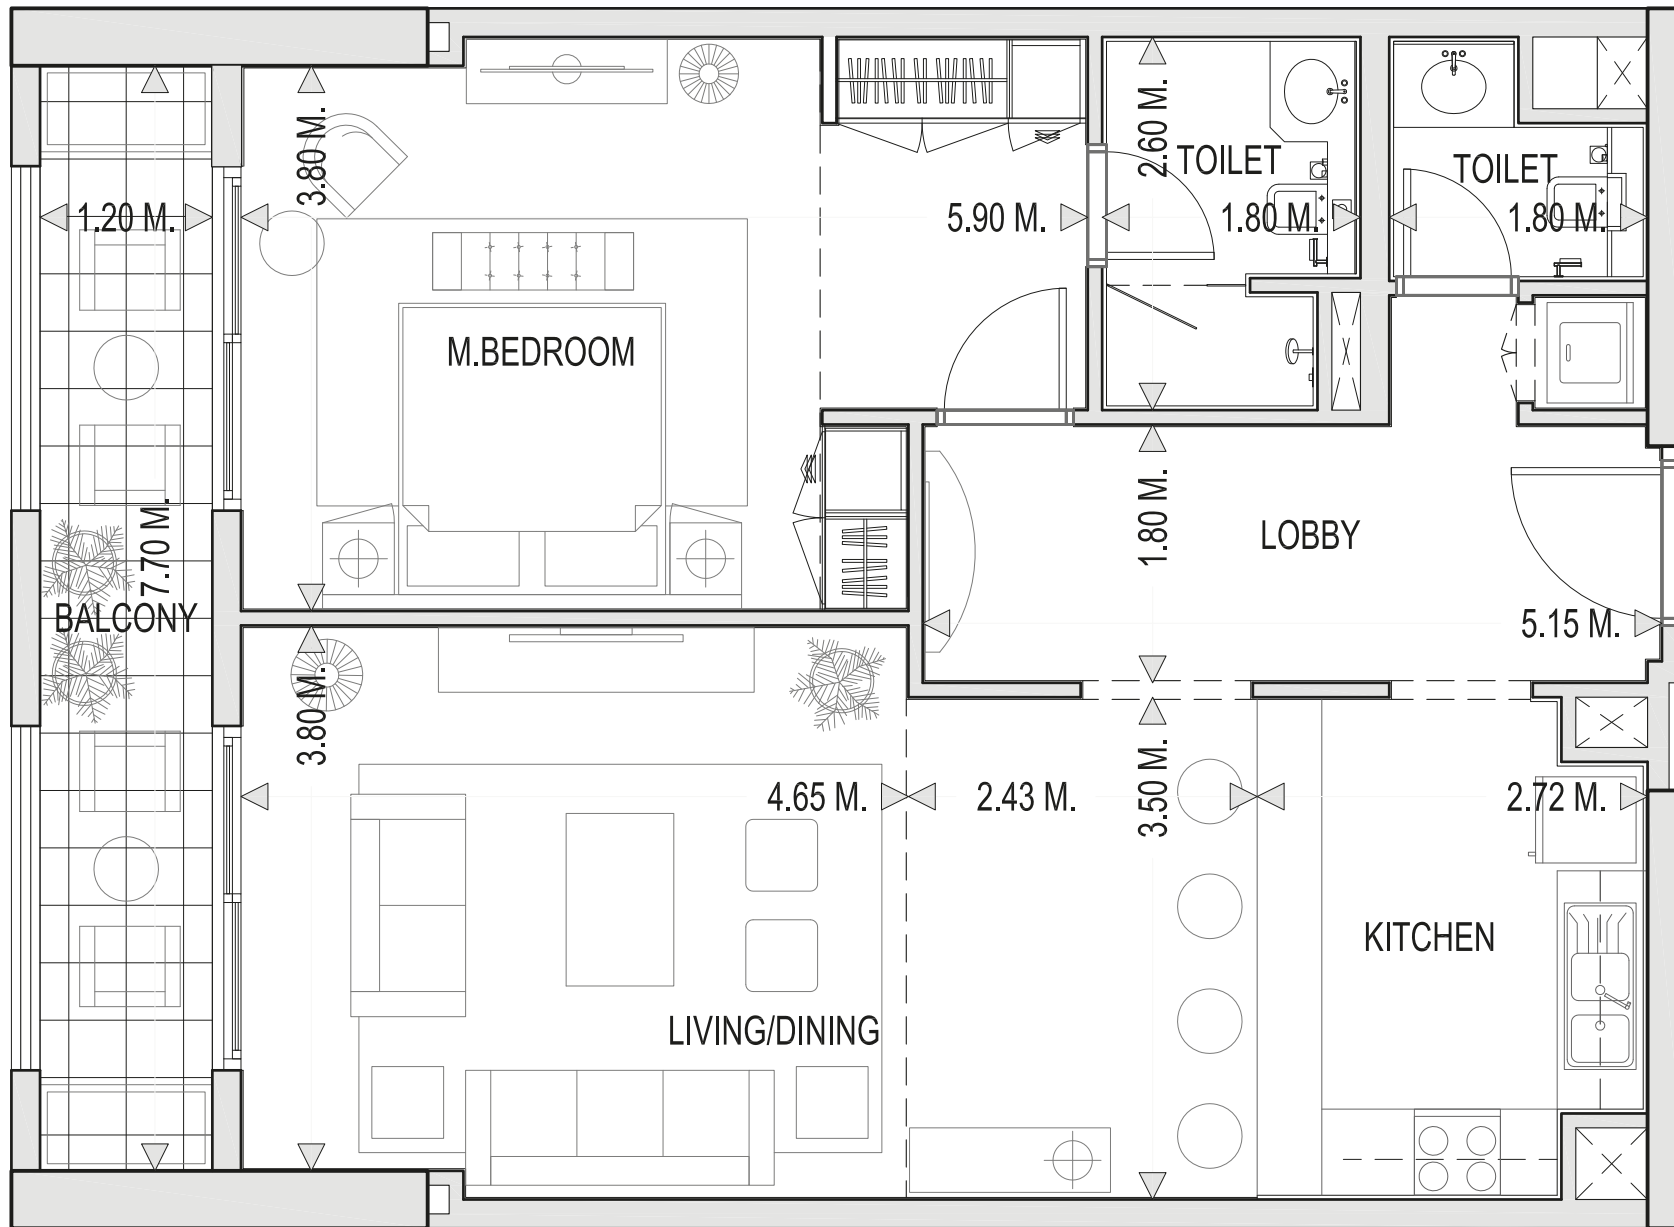

Emaar Residences

1 Bedroom Unit

Living Area 85.23m²

Balcony Area 11.46m²

Total Area 96.69m²

Emaar Residences

Jeddah Gate