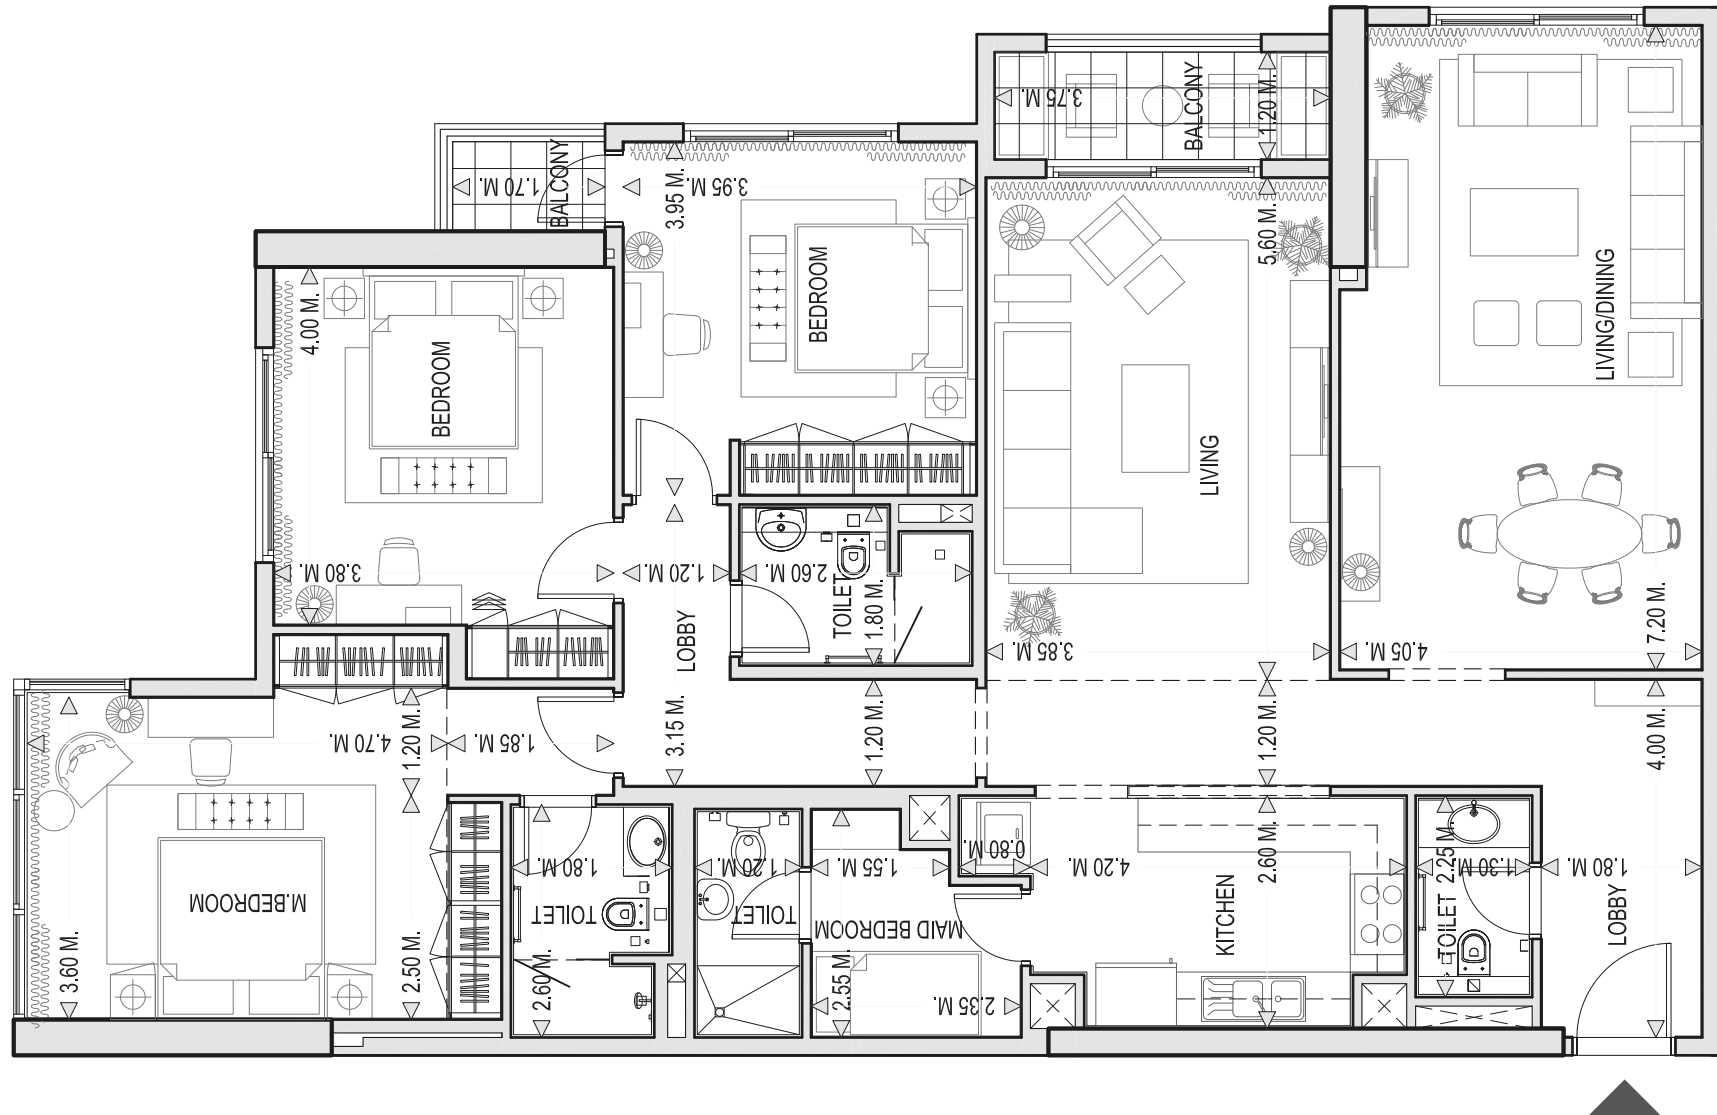

Emaar Residences

3 Bedroom - Unit B

Living Area 178.36m²

Balcony Area 7.73m²

Total Area 186.09m²

Emaar Residences

Jeddah Gate